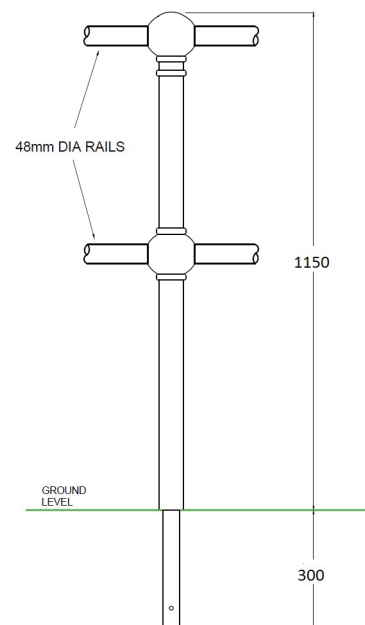

### Description

Benllech Performa-Cast Polymer Post with Galvanised Steel Core (Part of the Benllech Post and Rail System) – Below Ground Fix – Painted in a Standard Range Colour.

This post is two level and is designed to accommodate two lengths of rail.

Please note that end, intermediate and corner posts are all the same price. Please confirm the quantity of each type at the point of order.

This Product ID refers to the Post only. Please separately specify, using the appropriate Product ID, the number of rails required.

### Dimensions

If dimensions are critical please contact sales to confirm

<b>Brand:</b>	Benllech
<b>Category:</b>	Barriers and rails
<b>Sub Category:</b>	Below Ground
<b>Material:</b>	Performa-Cast™ Polymer
<b>Max Dia:</b>	120mm
<b>Above Ground:</b>	1150mm
<b>Below Ground:</b>	300mm
<b>Overall Height:</b>	1450mm
<b>Units:</b>	Each