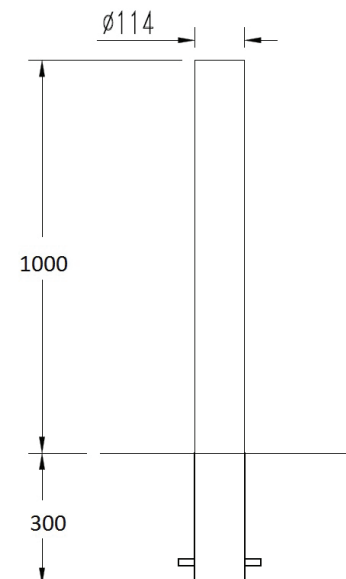

### Description

Sapphire 114 Stainless Steel (Grade 304) Bollard - Flat Top - Below Ground Fix

### Dimensions

If dimensions are critical please contact sales to confirm

<b>Brand:</b>	Sapphire
<b>Category:</b>	Bollards
<b>Sub Category:</b>	Below Ground
<b>Material:</b>	Stainless Steel
<b>Max Dia:</b>	114mm
<b>Above Ground:</b>	1000mm
<b>Below Ground:</b>	300mm
<b>Overall Height:</b>	1300mm
<b>Weight:</b>	5.75Kg
<b>Units:</b>	Each