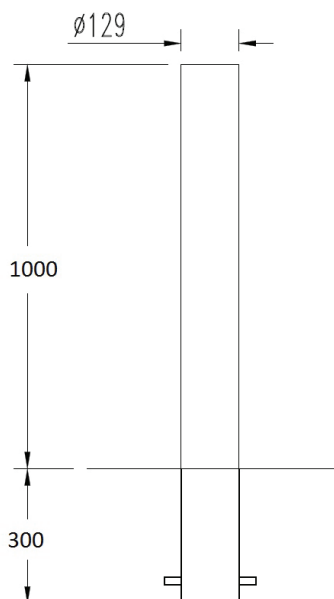

Specification

Product ID

BOL / 0391

Description

Sapphire 129 Stainless Steel (Grade 304) Bollard - Flat Top - Below Ground Fix

Dimensions

If dimensions are critical please contact sales to confirm

Brand:	Sapphire
Category:	Bollards
Sub Category:	Below Ground
Material:	Stainless Steel
Max Dia:	129mm
Above Ground:	1000mm
Below Ground:	300mm
Overall Height:	1300mm
Weight:	7Kg
Units:	Each