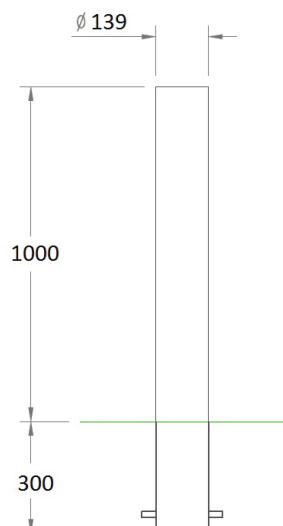

## Product ID

BOL / 0392

### Description

Sapphire 139 Stainless Steel (Grade 304) Bollard - Flat Top - Below Ground Fix

### Dimensions

If dimensions are critical please contact sales to confirm

<b>Brand:</b>	Sapphire
<b>Category:</b>	Bollards
<b>Sub Category:</b>	Below Ground
<b>Material:</b>	Stainless Steel
<b>Max Dia:</b>	139mm
<b>Above Ground:</b>	1000mm
<b>Below Ground:</b>	300mm
<b>Overall Height:</b>	1300mm
<b>Weight:</b>	8Kg
<b>Units:</b>	Each