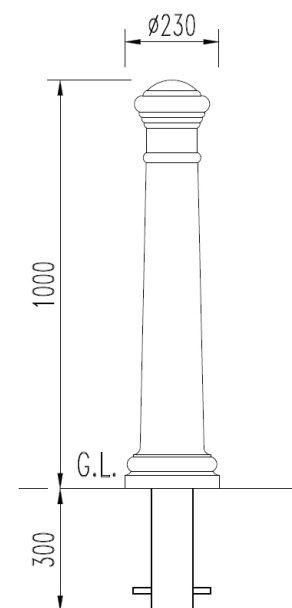

Specification

Product ID

BOL / 0002

Description

Manchester Performa-Cast™ Polymer Bollard - Below Ground Fix
 - Painted in a Standard Range Colour.

Dimensions

If dimensions are critical please contact sales to confirm

Brand:	Manchester
Category:	Bollards
Sub Category:	Below Ground
Material:	Performa-Cast™ Polymer
Max Dia:	230mm
Above Ground:	1000mm
Below Ground:	300mm
Overall Height:	1300mm
Weight:	26Kg
Units:	Each