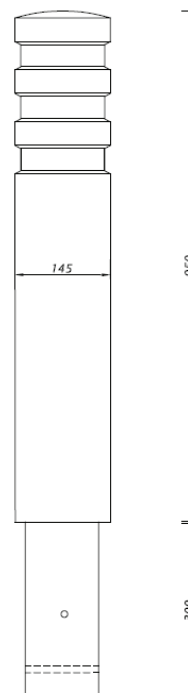

## Product ID

BOL / 0111

### Description

Ashleigh Performa-Cast™ Polymer Bollard - Below Ground Fix - Painted in a Standard Range Colour with Recessed Class 2 Reflective Bands.

### Dimensions

If dimensions are critical please contact sales to confirm

<b>Brand:</b>	Ashleigh
<b>Category:</b>	Bollards
<b>Sub Category:</b>	Below Ground
<b>Material:</b>	Performa-Cast™ Polymer
<b>Max Dia:</b>	145mm
<b>Above Ground:</b>	950mm
<b>Below Ground:</b>	300mm
<b>Overall Height:</b>	1250mm
<b>Units:</b>	Each

CORE DIAMETER 101