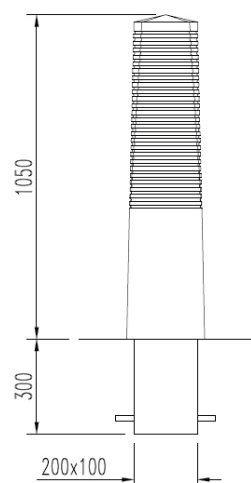

Specification

Product ID

BOL / 0143

Description

Camden Performa-Cast™ Polymer Bollard - Below Ground Fix - Painted in a Standard Range Colour.

Dimensions

If dimensions are critical please contact sales to confirm

Brand:	Camden
Category:	Bollards
Sub Category:	Below Ground
Material:	Performa-Cast™ Polymer
Max Dia:	245mm
Above Ground:	1050mm
Below Ground:	300mm
Overall Height:	1350mm
Weight:	44.9Kg
Units:	Each

Policy