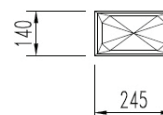

Specification

Product ID

BOL / 0143

Description

Camden Performa-Cast™ Polymer Bollard - Below Ground Fix - Painted in a Standard Range Colour.

Dimensions

If dimensions are critical please contact sales to confirm

Brand:	Camden
Category:	Bollards
Sub Category:	Below Ground
Material:	Performa-Cast™ Polymer
Max Dia:	245mm
Above Ground:	1050mm
Below Ground:	300mm
Overall Height:	1350mm
Weight:	44.9Kg
Units:	Each

Policy