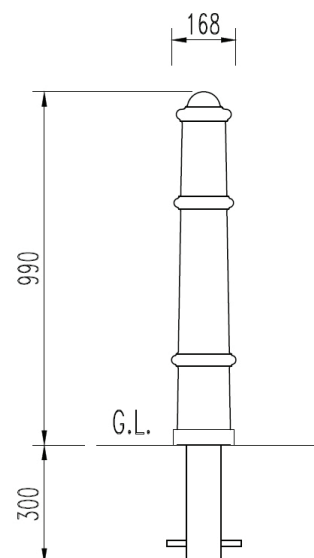

Specification

Product ID

BOL / 0379

Description

Hackney Performa-Cast Polymer Bollard - Below Ground Fix - Painted in a Standard Range Colour.

Dimensions

If dimensions are critical please contact sales to confirm

Brand:	Hackney
Category:	Bollards
Sub Category:	Below Ground
Material:	Performa-Cast™ Polymer
Max Dia:	168mm
Above Ground:	990mm
Below Ground:	300mm
Overall Height:	1290mm
Units:	Each

Policy

Townscape's policy is one of continuous development, and we reserve the right to modify design specification or price without notice. The copyright, design rights and other intellectual property rights in the products and drawings shown and in the text displayed are the property of Townscape Products Limited.