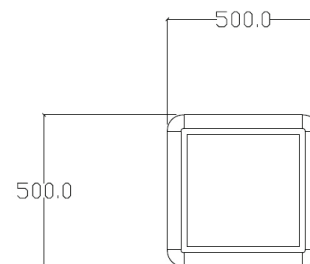

### Dimensions

If dimensions are critical please contact sales to confirm

<b>Brand:</b>	Toledo
<b>Category:</b>	Bins
<b>Sub Category:</b>	On ground
<b>Material:</b>	Timber
<b>Max Width:</b>	500mm
<b>Max Depth:</b>	500mm
<b>Above Ground:</b>	820mm
<b>Overall Height:</b>	820mm
<b>Capacity:</b>	116 Litres
<b>Weight:</b>	60Kg
<b>Units:</b>	Each