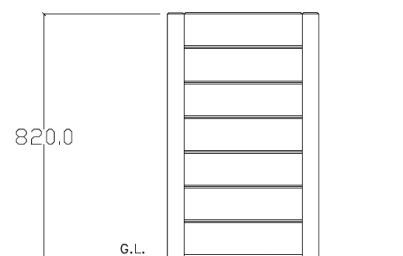

### Dimensions

If dimensions are critical please contact sales to confirm

<b>Brand:</b>	Toledo
<b>Category:</b>	Bins
<b>Sub Category:</b>	On ground
<b>Material:</b>	Timber
<b>Max Width:</b>	500mm
<b>Max Depth:</b>	500mm
<b>Above Ground:</b>	820mm
<b>Overall Height:</b>	820mm
<b>Capacity:</b>	116 Litres
<b>Weight:</b>	60Kg
<b>Units:</b>	Each