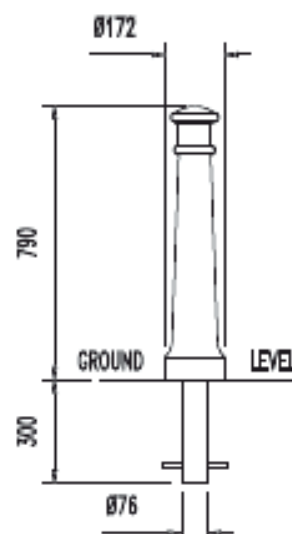

Specification

Product ID

BOL / 0026

Description

Blackpool Performa-cast™ Polymer Bollard Below Ground
 Fix Painted in Standard Range Colour

Dimensions

If dimensions are critical please contact sales to confirm

Brand:	Blackpool
Category:	Bollards
Sub Category:	Below ground
Material:	Performa-cast™ polymer
Max Dia:	172mm
Above Ground:	790mm
Below Ground:	300mm
Overall Height:	1090mm
Weight:	17Kg
Units:	Each

Policy