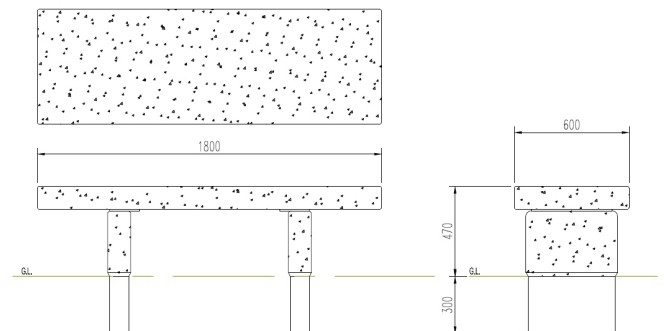

Specification

Product ID
STG / 0032

Description

Citizen Jet 1800 Concrete Bench - Any Smooth Prestige Finish. At the point of ordering please confirm the required Fixing Arrangement and Smooth Colour Mix (See Below)

On Ground Fix
Below Ground Fix

Dimensions

If dimensions are critical please contact sales to confirm

Brand: Citizen
Category: Seating
Sub Category: General
Material: Concrete
Max Width: 1800mm
Max Depth: 600mm
Above Ground Height: 470mm
Below Ground: 300mm
Overall Height: 770mm
Units: Each

Policy

Townscape's policy is one of continuous development, and we reserve the right to modify design specification or price without notice. The copyright, design rights and other intellectual property rights in the products and drawings shown and in the text displayed are the property of Townscape Products Limited.

All sizes and weights are nominal and the Company reserves the right to modify dimensions without notice. If dimensions or weights are critical please state when ordering.