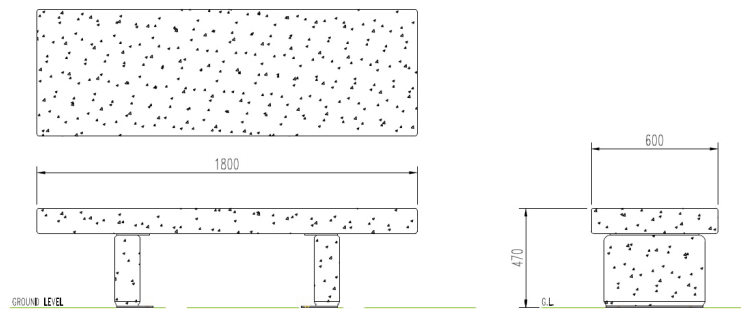

Specification

Product ID
STG / 0032

Description

Citizen Jet 1800 Concrete Bench - Any Smooth Prestige Finish. At the point of ordering please confirm the required Fixing Arrangement and Smooth Colour Mix (See Below)

On Ground Fix
Below Ground Fix

Dimensions

If dimensions are critical please contact sales to confirm

Brand: Citizen
Category: Seating
Sub Category: General
Material: Concrete
Max Width: 1800mm
Max Depth: 600mm
Above Ground Height: 470mm
Below Ground: 300mm
Overall Height: 770mm
Units: Each

Policy

Townscape's policy is one of continuous development, and we reserve the right to modify design specification or price without notice. The copyright, design rights and other intellectual property rights in the products and drawings shown and in the text displayed are the property of Townscape Products Limited.

All sizes and weights are nominal and the Company reserves the right to modify dimensions without notice. If dimensions or weights are critical please state when ordering.