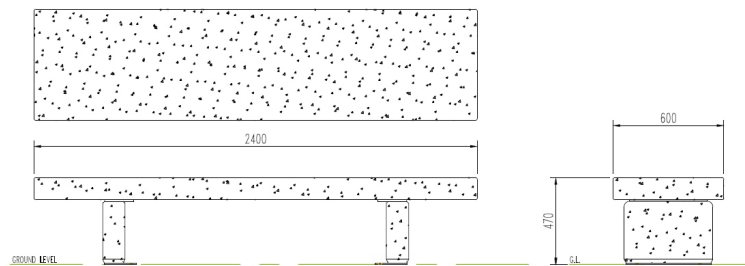

Specification

Product ID
STG / 0035

Description

Citizen Jet 2400 Concrete Bench - Any Smooth Prestige Finish. At the point of ordering please confirm the required Fixing Arrangement and Smooth Colour Mix (See Below)

On Ground Fix
Below Ground Fix

Dimensions

If dimensions are critical please contact sales to confirm

Brand: Citizen
Category: Seating
Sub Category: General
Material: Concrete
Max Width: 2400mm
Max Depth: 600mm
Above Ground Height: 470mm
Below Ground: 300mm
Overall Height: 770mm
Units: Each

Policy

Townscape's policy is one of continuous development, and we reserve the right to modify design specification or price without notice. The copyright, design rights and other intellectual property rights in the products and drawings shown and in the text displayed are the property of Townscape Products Limited.

All sizes and weights are nominal and the Company reserves the right to modify dimensions without notice. If dimensions or weights are critical please state when ordering.