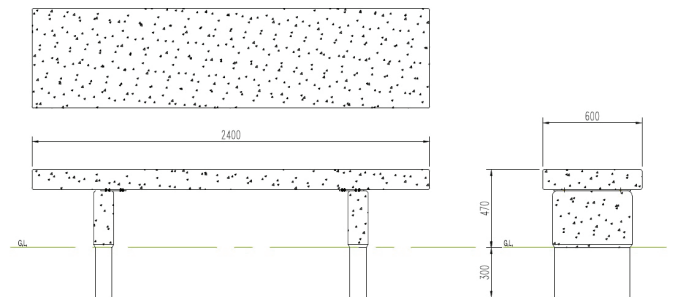

Specification

Product ID
STG / 0035

Description

Citizen Jet 2400 Concrete Bench - Any Smooth Prestige Finish. At the point of ordering please confirm the required Fixing Arrangement and Smooth Colour Mix (See Below)

On Ground Fix
Below Ground Fix

Dimensions

If dimensions are critical please contact sales to confirm

Brand: Citizen
Category: Seating
Sub Category: General
Material: Concrete
Max Width: 2400mm
Max Depth: 600mm
Above Ground Height: 470mm
Below Ground: 300mm
Overall Height: 770mm
Units: Each

Policy

Townscape's policy is one of continuous development, and we reserve the right to modify design specification or price without notice. The copyright, design rights and other intellectual property rights in the products and drawings shown and in the text displayed are the property of Townscape Products Limited.

All sizes and weights are nominal and the Company reserves the right to modify dimensions without notice. If dimensions or weights are critical please state when ordering.