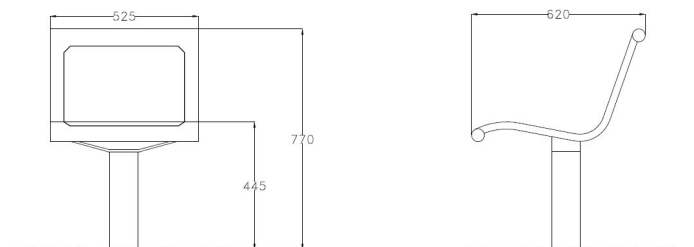

Product ID **STG/0084**

VOLTAN MAINLINE 525

Description

Voltan Mainline 525 Single Seater Mild Steel Seat - Zinc Plated Polyester Powder Coated Finish in a Standard Range Colour with a Pedestal Leg (On or Below Ground Fix) Fitted as Standard. At the point of ordering please confirm the required fixing arrangement and colour (refer to colour chart).

Range	Voltan Mainline
Materials	Mild Steel
Dimensions W x D x H	525mm W x 620mm D x 770mm H
Height above Ground	770mm
Unit Weight	37 kg

OPTIONS	
Colour	RAL (Specify Colour)
Armrest	1 to 2 (Specify quantity)
Setting	In Ground / On ground