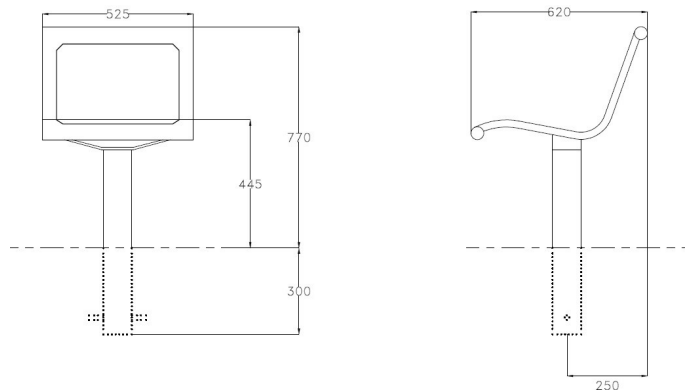

Range	Voltan Mainline
Materials	Mild Steel
Dimensions W x D x H	525mm W x 620mm D x 770mm H
Height above Ground	770mm
Unit Weight	37 kg

OPTIONS	
Colour	RAL (Specify Colour)
Armrest	1 to 2 (Specify quantity)
Setting	In Ground / On ground