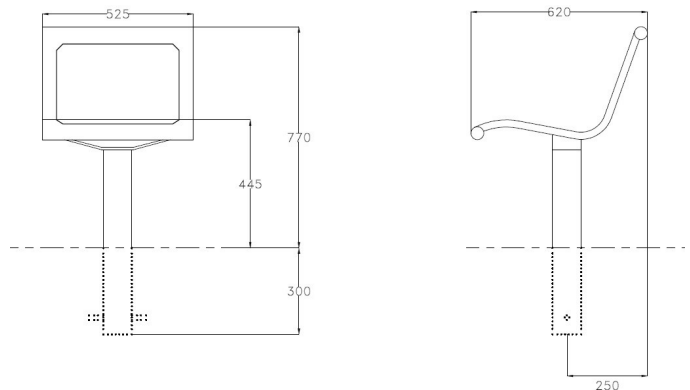

Product ID **STG/0085**

VOLTAN MAINLINE 525 STAINLESS STEEL

Description

Voltan Mainline 525 Single Seater Stainless Steel Seat, Frame and Legs Zinc Plated Polyester Powder Coated Finish in a Standard Range Colour with a Pedestal Leg (On or Below Ground Fix) Fitted as Standard. At the point of ordering please confirm the required fixing arrangement and colour (refer to colour chart).

Range	Voltan Mainline
Materials	Stainless Steel
Dimensions W x D x H	525mm W x 620mm D x 770mm H
Height above Ground	770mm
Unit Weight	37 kg

OPTIONS	
Colour	RAL (Specify Colour)
Armrest	1 to 2 (Specify quantity)
Setting	In Ground / On ground