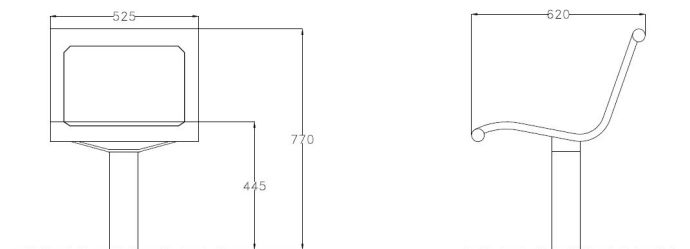

Product ID **STG/0085**

VOLTAN MAINLINE 525 STAINLESS STEEL

Description

Voltan Mainline 525 Single Seater Stainless Steel Seat, Frame and Legs Zinc Plated Polyester Powder Coated Finish in a Standard Range Colour with a Pedestal Leg (On or Below Ground Fix) Fitted as Standard. At the point of ordering please confirm the required fixing arrangement and colour (refer to colour chart).

Range	Voltan Mainline
Materials	Stainless Steel
Dimensions W x D x H	525mm W x 620mm D x 770mm H
Height above Ground	770mm
Unit Weight	37 kg

OPTIONS	
Colour	RAL (Specify Colour)
Armrest	1 to 2 (Specify quantity)
Setting	In Ground / On ground