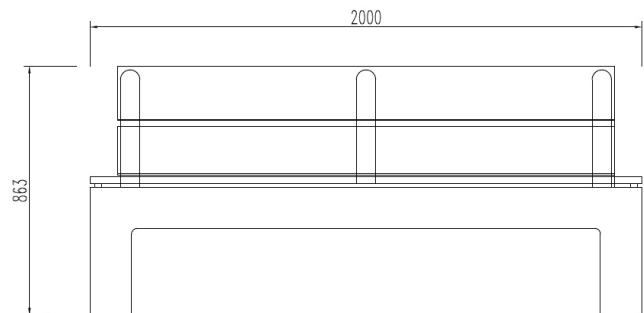

Specification

Product ID
 STG / 0155

Description
 Crown Concrete Seat with Iroko Timber Top - On Ground Fix - Finished in any of the Smooth Prestige Mixes.

Dimensions
 If dimensions are critical please contact sales to confirm

Brand: Crown Seat
Category: Seating
Sub Category: On Ground
Material: Concrete / Timber
Max Width: 2000mm
Max Depth: 510mm
Above Ground Height: 863mm
Units: Each

Policy
 Townscape's policy is one of continuous development, and we reserve the right to modify design specification or price without notice. The copyright, design rights and other intellectual property rights in the products and drawings shown and in the text displayed are the property of Townscape Products Limited.

All sizes and weights are nominal and the Company reserves the right to modify dimensions without notice. If dimensions or weights are critical please state when ordering.

Smooth Prestige Mixes: