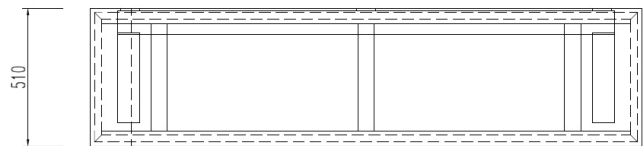

Specification

Product ID
 STG / 0155

Description
 Crown Concrete Seat with Iroko Timber Top - On Ground Fix - Finished in any of the Smooth Prestige Mixes.

Dimensions
 If dimensions are critical please contact sales to confirm

Brand: Crown Seat
Category: Seating
Sub Category: On Ground
Material: Concrete / Timber
Max Width: 2000mm
Max Depth: 510mm
Above Ground Height: 863mm
Units: Each

Policy
 Townscape's policy is one of continuous development, and we reserve the right to modify design specification or price without notice. The copyright, design rights and other intellectual property rights in the products and drawings shown and in the text displayed are the property of Townscape Products Limited.