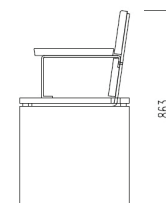

Specification

Product ID
 STG / 0155

Description
 Crown Concrete Seat with Iroko Timber Top - On Ground Fix - Finished in any of the Smooth Prestige Mixes.

Dimensions
 If dimensions are critical please contact sales to confirm

Brand: Crown Seat
Category: Seating
Sub Category: On Ground
Material: Concrete / Timber
Max Width: 2000mm
Max Depth: 510mm
Above Ground Height: 863mm
Units: Each

Policy
 Townscape's policy is one of continuous development, and we reserve the right to modify design specification or price without notice. The copyright, design rights and other intellectual property rights in the products and drawings shown and in the text displayed are the property of Townscape Products Limited.