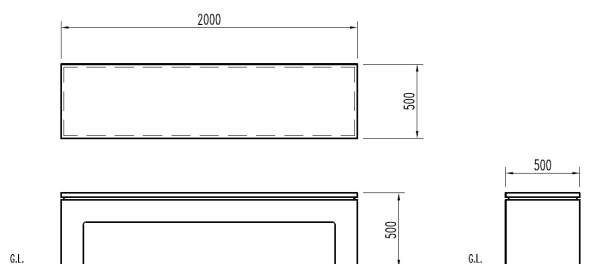

Specification

Product ID
 STG / 0156

Description

Crown Concrete Bench with Iroko Timber Top - On Ground Fix - Finished in any of the Smooth Prestige Mixes.

Dimensions

If dimensions are critical please contact sales to confirm

Brand: Crown Bench
Category: Seating
Sub Category: On Ground
Material: Concrete / Timber
Max Width: 2000mm
Max Depth: 500mm
Above Ground Height: 500mm
Units: Each

Policy

Townscape's policy is one of continuous development, and we reserve the right to modify design specification or price without notice. The copyright, design rights and other intellectual property rights in the products and drawings shown and in the text displayed are the property of Townscape Products Limited.

All sizes and weights are nominal and the Company reserves the right to modify dimensions without notice. If dimensions or weights are critical please state when ordering.

Smooth Prestige Mixes: