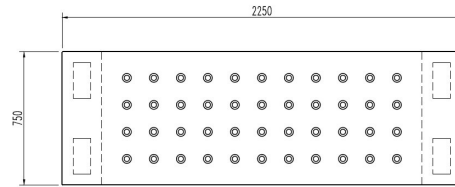

Product ID **STG/0176**

STADIUM BENCH

Description

Stadium Concrete Bench - On Ground Fix - Finished in any of the Smooth Prestige Mixes.

Contact the sales office for me specialist information about this product.

Dimensions

If dimensions are critical please contact sales to confirm

| | |
|-----------------------------|------------------------------|
| Range | Stadium Bench |
| Materials | Artisan Precast Concrete |
| Dimensions W x D x H | 2250mm W x 750mm D x 450mm H |
| Height above Ground | 450mm |
| Unit Weight | 275kg |