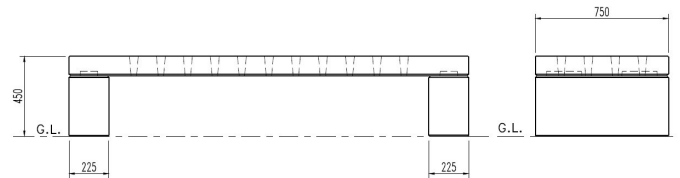

Product ID **STG/0176**

STADIUM BENCH

Description

Stadium Concrete Bench - On Ground Fix - Finished in any of the Smooth Prestige Mixes.

Contact the sales office for me specialist information about this product.

Dimensions

If dimensions are critical please contact sales to confirm

| | |
|-----------------------------|------------------------------|
| Range | Stadium Bench |
| Materials | Artisan Precast Concrete |
| Dimensions W x D x H | 2250mm W x 750mm D x 450mm H |
| Height above Ground | 450mm |
| Unit Weight | 275kg |