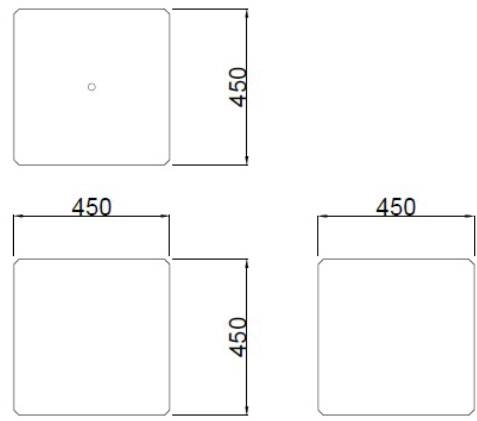

Policy
Townscape's policy is one of continuous development, and we reserve the right to modify design specification or price without notice. The copyright, design rights and other intellectual property rights in the products and drawings shown and in the text displayed are the property of Townscape Products Limited.

All sizes and weights are nominal and the Company reserves the right to modify dimensions without notice. If dimensions or weights are critical please state when ordering.