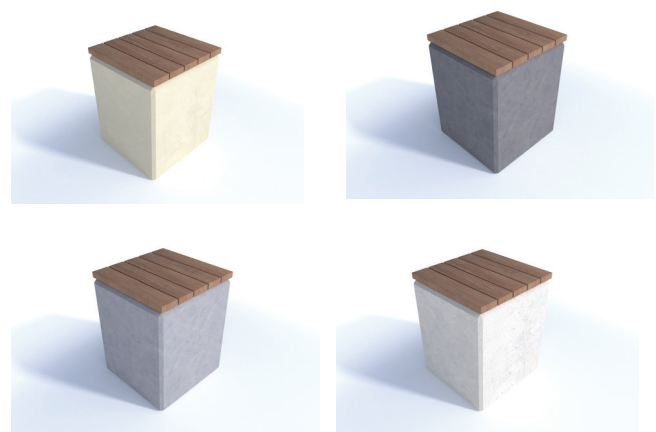

Specification

Product ID
 STG / 0236

Description

Concrete Cube Seat Unity with Hardwood Timber Seat - On or Below Ground Fix - Finished in any of the Smooth Prestige Mixes

Dimensions

If dimensions are critical please contact sales to confirm

Brand:	Unity Cube
Category:	Seating
Sub Category:	On Ground
Material:	Concrete
Max Width:	500mm
Max Depth:	500mm
Above Ground:	600mm (On Ground Fix)
Overall Height:	600mm
Weight:	375Kg
Units:	Each

Policy