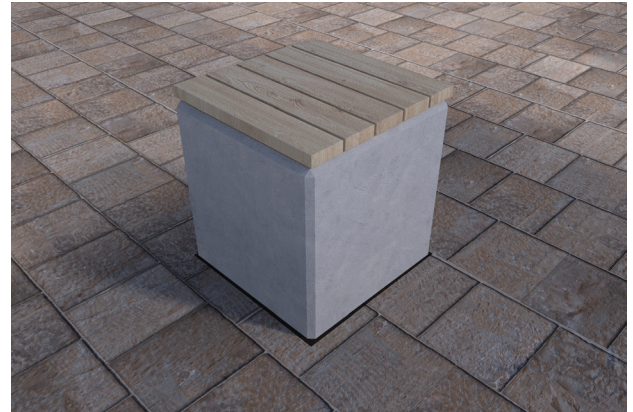

Specification

Product ID
 STG / 0236

Description

Concrete Cube Seat Unity with Hardwood Timber Seat - On or Below Ground Fix - Finished in any of the Smooth Prestige Mixes

Dimensions

If dimensions are critical please contact sales to confirm

Brand:	Unity Cube
Category:	Seating
Sub Category:	On Ground
Material:	Concrete
Max Width:	500mm
Max Depth:	500mm
Above Ground:	600mm (On Ground Fix)
Overall Height:	600mm
Weight:	375Kg
Units:	Each

Policy