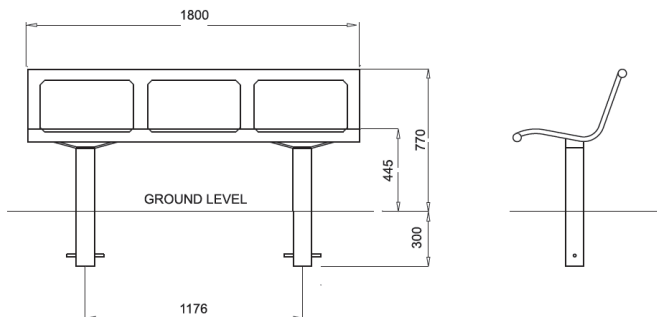

- Pedestal Leg (On or Below ground fix) - Fitted as Standard
- Adjustable Leg (Below ground fix)
- Round Bar Foot (On ground)
- Freestanding/Airport (On ground)
- T Foot (On ground)
- Wall Fix

Additional cost Arm options are available if required, please ask the sales team for details.

Dimensions

If dimensions are critical please contact sales to confirm

Brand:	Voltan Mainline
Category:	Seating
Sub Category:	General
Material:	Mild Steel
Max Width:	1800mm
Max Depth:	620mm
Above Ground Height:	770mm
Weight:	77kg
Units:	Each

On Ground Pedestal Leg

Below Ground Pedestal Leg

Pedestal Leg

Adjustable Leg

Round Bar Foot

Freestanding/Airport

T Foot

Wall Fix