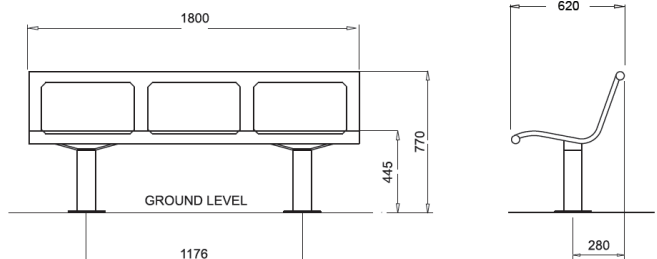

Below Ground Pedestal Leg