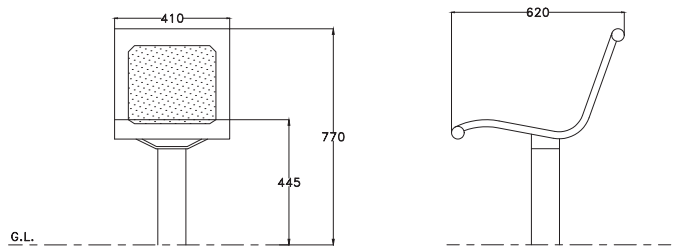

Specification

Product ID
 STG / 0082

Description

Voltan Mainline 410 Single Seater Mild Steel Seat
 Zinc Plated Polyester Powder Coated Finish in a Standard
 Range Colour with a Pedestal Leg (On or Below Ground Fix)
 Fitted as Standard.

Dimensions

If dimensions are critical please contact sales to confirm

Brand:	Voltan Mainline
Category:	Seating
Sub Category:	General
Material:	Mild Steel
Max Width:	410mm
Max Depth:	620mm
Above Ground Height:	770mm
Weight:	33Kg
Units:	Each