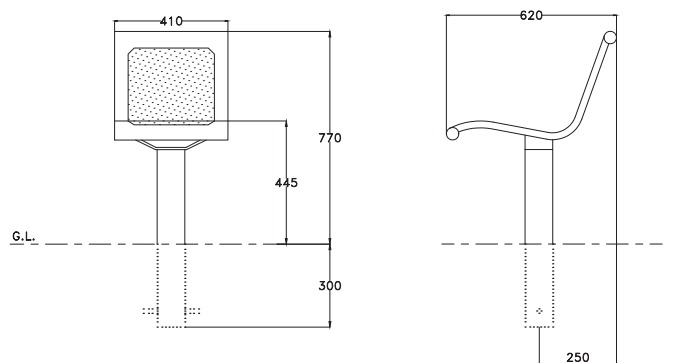

Specification

Product ID
 STG / 0082

Description

Voltan Mainline 410 Single Seater Mild Steel Seat
 Zinc Plated Polyester Powder Coated Finish in a Standard
 Range Colour with a Pedestal Leg (On or Below Ground Fix)
 Fitted as Standard.

Dimensions

If dimensions are critical please contact sales to confirm

Brand:	Voltan Mainline
Category:	Seating
Sub Category:	General
Material:	Mild Steel
Max Width:	410mm
Max Depth:	620mm
Above Ground Height:	770mm
Weight:	33Kg
Units:	Each