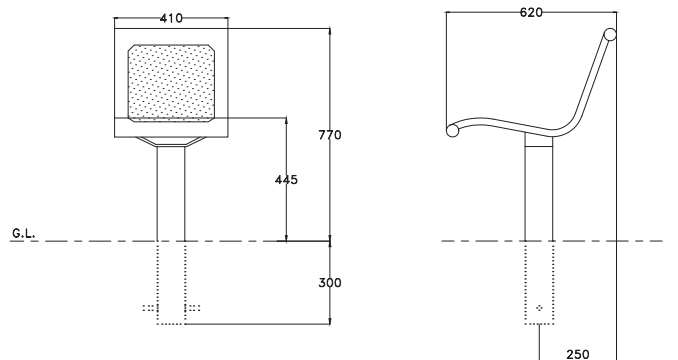

# Specification

**Product ID**  
 STG / 0083

**Description**

Voltan Mainline 410 Single Seater Stainless Steel Seat Frame and Legs Zinc Plated Polyester Powder Coated Finish in a Standard Range Colour with a Pedestal Leg (On or Below Ground Fix) Fitted as Standard.

If dimensions are critical please contact sales to confirm

<b>Brand:</b>	Voltan Mainline
<b>Category:</b>	Seating
<b>Sub Category:</b>	General
<b>Material:</b>	Stainless Steel
<b>Max Width:</b>	410mm
<b>Max Depth:</b>	620mm
<b>Above Ground Height:</b>	770mm
<b>Weight:</b>	33Kg
<b>Units:</b>	Each