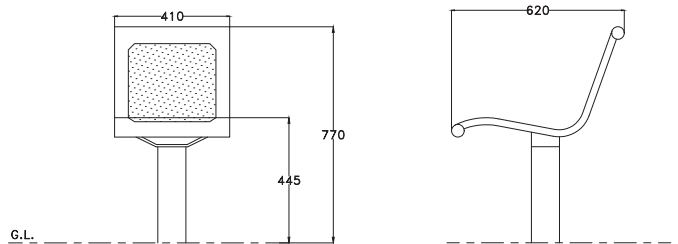

# Specification

**Product ID**  
 STG / 0083

**Description**

Voltan Mainline 410 Single Seater Stainless Steel Seat Frame and Legs Zinc Plated Polyester Powder Coated Finish in a Standard Range Colour with a Pedestal Leg (On or Below Ground Fix) Fitted as Standard.

If dimensions are critical please contact sales to confirm

<b>Brand:</b>	Voltan Mainline
<b>Category:</b>	Seating
<b>Sub Category:</b>	General
<b>Material:</b>	Stainless Steel
<b>Max Width:</b>	410mm
<b>Max Depth:</b>	620mm
<b>Above Ground Height:</b>	770mm
<b>Weight:</b>	33Kg
<b>Units:</b>	Each