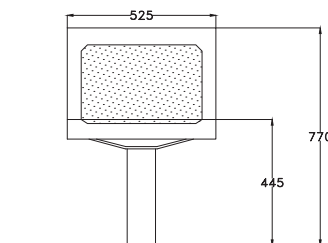

Specification

Product ID
 STG / 0084

Description

Voltan Mainline 525 Single Seater Mild Steel Seat
 Zinc Plated Polyester Powder Coated Finish in a Standard
 Range Colour with a Pedestal Leg (On or Below Ground Fix)
 Fitted as Standard.

Dimensions

If dimensions are critical please contact sales to confirm

Brand: Voltan Mainline
Category: Seating
Sub Category: General
Material: Mild Steel
Max Width: 525mm
Max Depth: 620mm
Above Ground Height: 770mm
Weight: 37Kg
Units: Each