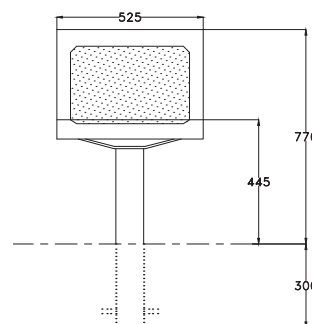

Specification

Product ID
 STG / 0084

Description

Voltan Mainline 525 Single Seater Mild Steel Seat
 Zinc Plated Polyester Powder Coated Finish in a Standard
 Range Colour with a Pedestal Leg (On or Below Ground Fix)
 Fitted as Standard.

Dimensions

If dimensions are critical please contact sales to confirm

Brand: Voltan Mainline
Category: Seating
Sub Category: General
Material: Mild Steel
Max Width: 525mm
Max Depth: 620mm
Above Ground Height: 770mm
Weight: 37Kg
Units: Each