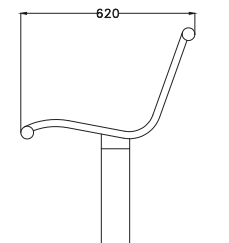

Specification

Product ID
 STG / 0084

Description

Voltan Mainline 525 Single Seater Mild Steel Seat
 Zinc Plated Polyester Powder Coated Finish in a Standard
 Range Colour with a Pedestal Leg (On or Below Ground Fix)
 Fitted as Standard.

Dimensions

If dimensions are critical please contact sales to confirm

Brand: Voltan Mainline
Category: Seating
Sub Category: General
Material: Mild Steel
Max Width: 525mm
Max Depth: 620mm
Above Ground Height: 770mm
Weight: 37Kg
Units: Each