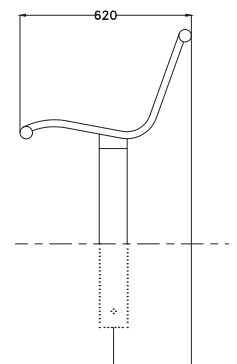

Specification

Product ID
 STG / 0084

Description

Voltan Mainline 525 Single Seater Mild Steel Seat
 Zinc Plated Polyester Powder Coated Finish in a Standard
 Range Colour with a Pedestal Leg (On or Below Ground Fix)
 Fitted as Standard.

Dimensions

If dimensions are critical please contact sales to confirm

Brand: Voltan Mainline
Category: Seating
Sub Category: General
Material: Mild Steel
Max Width: 525mm
Max Depth: 620mm
Above Ground Height: 770mm
Weight: 37Kg
Units: Each