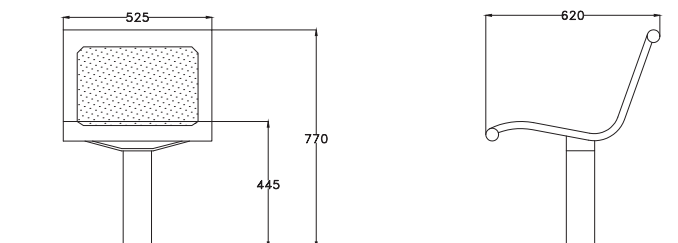

## Description

Voltan Mainline 525 Single Seater Stainless Steel Seat Frame and Legs Zinc Plated Polyester Powder Coated Finish in a Standard Range Colour with a Pedestal Leg (On or Below Ground Fix) Fitted as Standard.

## Dimensions

If dimensions are critical please contact sales to confirm

<b>Brand:</b>	Voltan Mainline
<b>Category:</b>	Seating
<b>Sub Category:</b>	General
<b>Material:</b>	Stainless Steel
<b>Max Width:</b>	525mm
<b>Max Depth:</b>	620mm
<b>Above Ground Height:</b>	770mm
<b>Weight:</b>	37Kg
<b>Units:</b>	Each