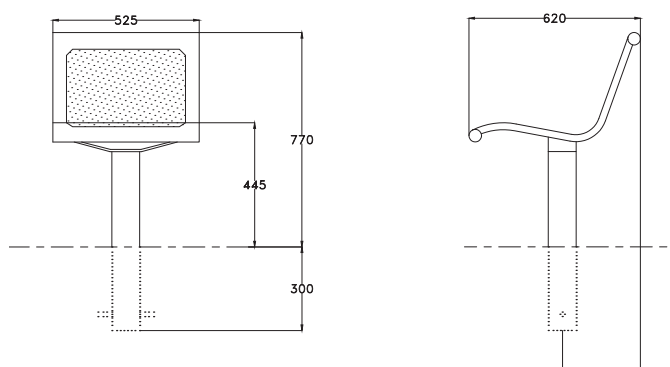

## Description

Voltan Mainline 525 Single Seater Stainless Steel Seat Frame and Legs Zinc Plated Polyester Powder Coated Finish in a Standard Range Colour with a Pedestal Leg (On or Below Ground Fix) Fitted as Standard.

## Dimensions

If dimensions are critical please contact sales to confirm

<b>Brand:</b>	Voltan Mainline
<b>Category:</b>	Seating
<b>Sub Category:</b>	General
<b>Material:</b>	Stainless Steel
<b>Max Width:</b>	525mm
<b>Max Depth:</b>	620mm
<b>Above Ground Height:</b>	770mm
<b>Weight:</b>	37Kg
<b>Units:</b>	Each