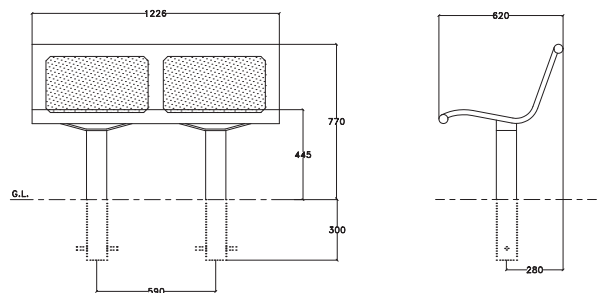

Pedestal Leg (On or Below Ground Fix) – Fitted as standard; Adjustable Leg (Below Ground Fix); Round Bar Foot (On Ground Fix); Freestanding/Airport (On Ground Fix); T Foot (On Ground Fix); Wall Fix.

Additional cost Arm options are available if required, please ask the sales team for details.

Dimensions

If dimensions are critical please contact sales to confirm

Brand:	Voltan Mainline
Category:	Seating
Sub Category:	General
Material:	Mild Steel
Max Width:	1226mm
Max Depth:	620mm
Above Ground Height:	770mm
Weight:	51Kg
Units:	Each

All sizes and weights are nominal and the Company reserves the right to modify dimensions without notice. If dimensions or weights are critical please state when ordering.

Pedestal Leg

Adjustable Leg

Round Bar Foot