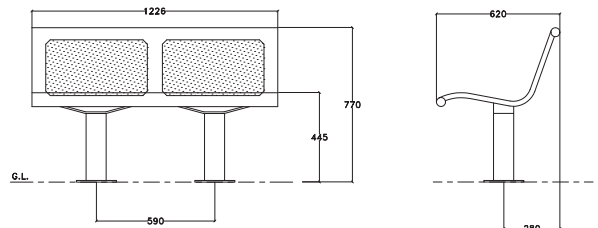

Specification

Product ID
STG / 0086

Description

Voltan Mainline 2 Seater Mild Steel Seat – Zinc Plated Polyester Powder Coated Finish in a Standard Range Colour. At the point of ordering please confirm the required leg/fixing arrangement (See below) and colour (refer to colour chart)

Pedestal Leg (On or Below Ground Fix) – Fitted as standard; Adjustable Leg (Below Ground Fix); Round Bar Foot (On Ground Fix); Freestanding/Airport (On Ground Fix); T Foot (On Ground Fix); Wall Fix.

Additional cost Arm options are available if required, please ask the sales team for details.

Dimensions

If dimensions are critical please contact sales to confirm

Brand:	Voltan Mainline
Category:	Seating
Sub Category:	General
Material:	Mild Steel
Max Width:	1226mm
Max Depth:	620mm
Above Ground Height:	770mm
Weight:	51Kg
Units:	Each

Policy

Townscape's policy is one of continuous development, and we reserve the right to modify design specification or price without notice. The copyright, design rights and other intellectual property rights in the products and drawings shown and in the text displayed are the property of Townscape Products Limited.

All sizes and weights are nominal and the Company reserves the right to modify dimensions without notice. If dimensions or weights are critical please state when ordering.