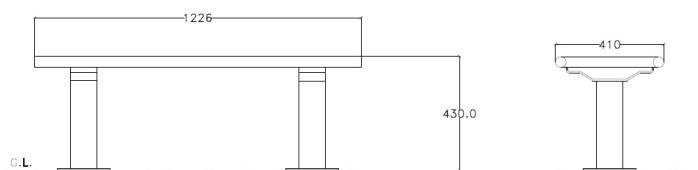

## Description

Voltan 2 Seater Mild Steel Bench – Zinc Plated Polyester Powder Coated Finish in a Standard Range Colour. At the point of ordering please confirm the required leg/fixing arrangement (See below) and colour (refer to colour chart).  
 Pedestal Leg (On or Below Ground Fix) – Fitted as standard;  
 Adjustable Leg (Below Ground Fix); Round Bar Foot (On Ground Fix); Freestanding/Airport (On Ground Fix); T Foot (On Ground Fix); Wall Fix.

## Dimensions

If dimensions are critical please contact sales to confirm

<b>Brand:</b>	Voltan
<b>Category:</b>	Seating
<b>Sub Category:</b>	General
<b>Material:</b>	Mild Steel
<b>Max Width:</b>	1226mm
<b>Max Depth:</b>	410mm
<b>Above Ground Height:</b>	430mm
<b>Weight:</b>	20Kg
<b>Units:</b>	Each