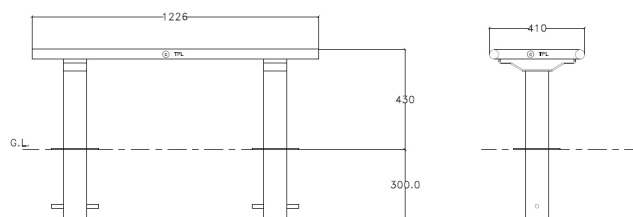

## Description

Voltan 2 Seater Mild Steel Bench – Zinc Plated Polyester Powder Coated Finish in a Standard Range Colour. At the point of ordering please confirm the required leg/fixing arrangement (See below) and colour (refer to colour chart).  
 Pedestal Leg (On or Below Ground Fix) – Fitted as standard;  
 Adjustable Leg (Below Ground Fix); Round Bar Foot (On Ground Fix); Freestanding/Airport (On Ground Fix); T Foot (On Ground Fix); Wall Fix.

## Dimensions

If dimensions are critical please contact sales to confirm

<b>Brand:</b>	Voltan
<b>Category:</b>	Seating
<b>Sub Category:</b>	General
<b>Material:</b>	Mild Steel
<b>Max Width:</b>	1226mm
<b>Max Depth:</b>	410mm
<b>Above Ground Height:</b>	430mm
<b>Weight:</b>	20Kg
<b>Units:</b>	Each

All sizes and weights are nominal and the Company reserves the right to modify dimensions without notice. If dimensions or weights are critical please state when ordering.

Pedestal Leg

Adjustable Leg

Round Bar Foot