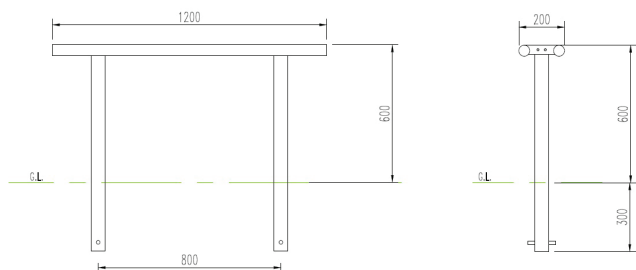

Specification

Product ID
 STG / 0094

Description

Volcan 1200 Mild Steel Perch Bench – Zinc Plated Polyester Powder Coated Finish in a Standard Range Colour with a Pedestal Leg (On or Below Ground Fix) Fitted as Standard. At the point of ordering please confirm the required fixing arrangement and colour (refer to colour chart) Additional cost Arm options are available if required, please ask the sales team for details.

Dimensions

If dimensions are critical please contact sales to confirm

Brand:	Volcan
Category:	Seating
Sub Category:	General
Material:	Mild steel
Max Width:	1200mm
Max Depth:	200mm
Above Ground Height:	600mm
Weight:	32Kg
Units:	Each