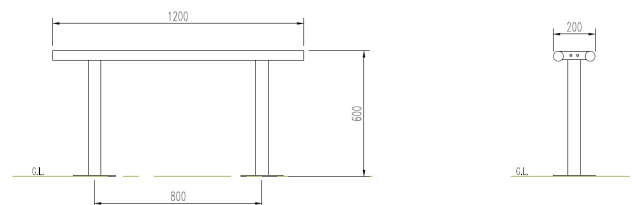

Specification

Product ID
 STG / 0094

Description

Volcan 1200 Mild Steel Perch Bench – Zinc Plated Polyester Powder Coated Finish in a Standard Range Colour with a Pedestal Leg (On or Below Ground Fix) Fitted as Standard. At the point of ordering please confirm the required fixing arrangement and colour (refer to colour chart) Additional cost Arm options are available if required, please ask the sales team for details.

Dimensions

If dimensions are critical please contact sales to confirm

Brand:	Volcan
Category:	Seating
Sub Category:	General
Material:	Mild steel
Max Width:	1200mm
Max Depth:	200mm
Above Ground Height:	600mm
Weight:	32Kg
Units:	Each