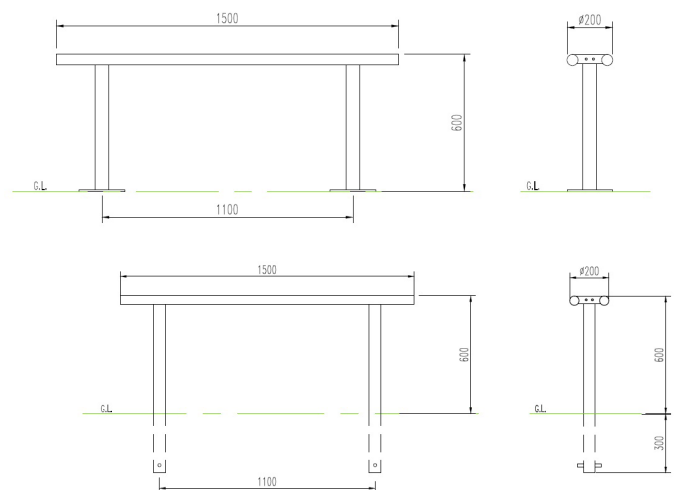

# Specification

**Product ID**  
 STG / 0095

**Description**

Voltan 1500 Mild Steel Perch Bench – Zinc Plated Polyester Powder Coated Finish in a Standard Range Colour with a Pedestal Leg (On or Below Ground Fix) Fitted as Standard. At the point of ordering please confirm the required fixing arrangement and colour (refer to colour chart) Additional cost Arm options are available if required, please ask the sales team for details.

**Dimensions**

If dimensions are critical please contact sales to confirm

<b>Brand:</b>	Voltan
<b>Category:</b>	Seating
<b>Sub Category:</b>	General
<b>Material:</b>	Mild steel
<b>Max Width:</b>	1500mm
<b>Max Depth:</b>	200mm
<b>Above Ground Height:</b>	600mm
<b>Weight:</b>	34Kg
<b>Units:</b>	Each