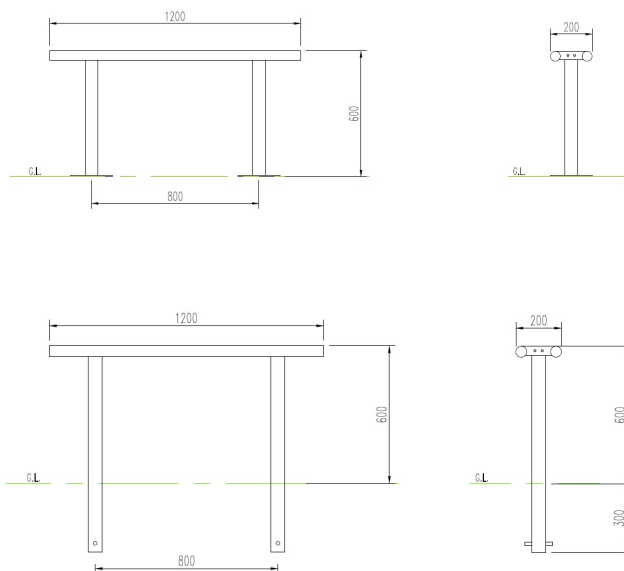

Specification

Product ID
 STG / 0097

Description

Voltan 1200 Stainless Steel Perch Bench – Frame and Legs
 Zinc Plated Polyester Powder Coated Finish in a Standard
 Range Colour with a Pedestal Leg (On or Below Ground Fix)
 Fitted as Standard.

Dimensions

If dimensions are critical please contact sales to confirm

Brand:	Voltan
Category:	Seating
Sub Category:	General
Material:	Stainless steel
Max Width:	1200mm
Max Depth:	200mm
Above Ground Height:	600mm
Weight:	32Kg
Units:	Each