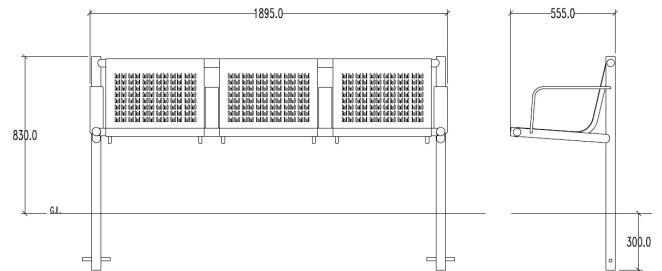

Specification

Product ID
 STG / 0165

Description

Metro 3 Seater Mild Steel Seat – Below Ground Fix - Zinc Plated Polyester Powder Coated Finish in a Standard Range Colour. At the point of ordering please confirm the required colour (refer to colour chart).

Dimensions

If dimensions are critical please contact sales to confirm

Brand:	Metro
Category:	Seating
Sub Category:	Below Ground
Material:	Mild Steel
Max Width:	1895mm
Max Depth:	555mm
Above Ground Height:	830mm
Below Ground:	300mm
Units:	Each