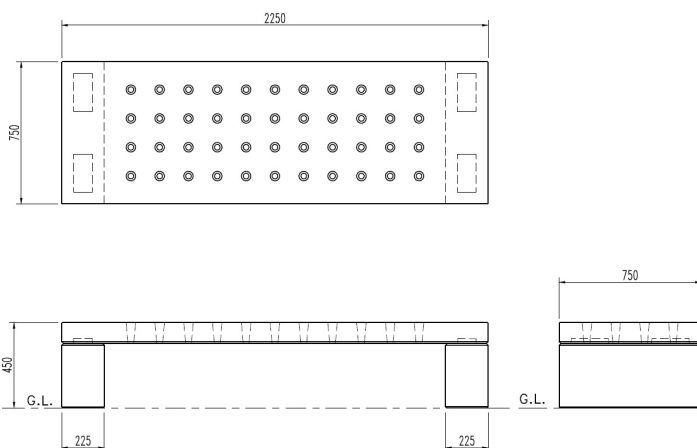

Specification

Product ID
 STG / 0176

Description

Stadium Concrete Bench - On Ground Fix - Finished in any of the Smooth Prestige Mixes.

Smooth Prestige Mixes:

White PP09, Black PP32, Yorkstone PP02, Cloburn Red PP48 and Grey PP08

Please confirm required colour mix at the point of order.

Dimensions

If dimensions are critical please contact sales to confirm

Brand: Stadium Bench
Category: Seating
Sub Category: On Ground
Material: Concrete
Max Width: 2250mm
Max Depth: 750mm
Above Ground Height: 450mm
Overall Height: 450mm
Units: Each