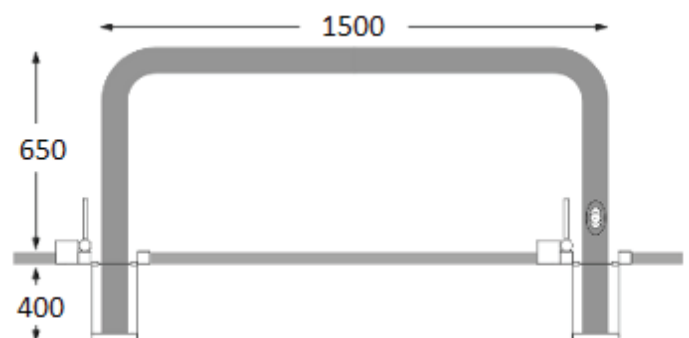

Specification

Product ID
 BAR / 0057

Description

Edge Mild Steel Hoop Barrier - Removable - Galvanised Finish

Dimensions

If dimensions are critical please contact sales to confirm

Brand: Edge
Category: Barriers and Rails
Sub Category: Removable
Material: Mild steel
Max Dia: 76mm
Max Width: 1500mm
Above Ground: 650mm
Below Ground: 400mm
Overall Height: 1050mm
Units: Each