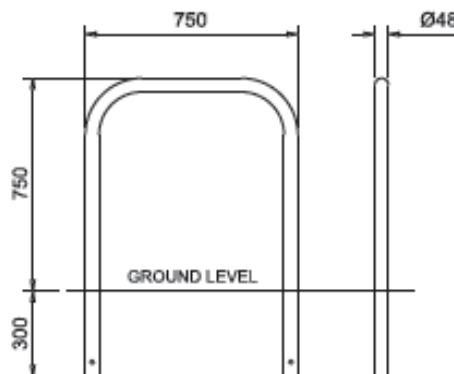

Specification

Product ID
 CYE / 0001

Description

Sheffield Steel Cycle Stand 750mm Long x 750mm High (Above Ground).

Fitting: Below Ground (300mm).

Finish: Galvanised only.

Dimensions

If dimensions are critical please contact sales to confirm

Brand:	Standard
Range:	Essentials
Category:	Cycle Elements
Sub Category:	Cycle Rack, On Ground
Material:	Steel
Max Dia:	48mm
Max Width:	750mm
Above Ground:	750mm
Below Ground:	300mm
Overall Height:	1050mm
Weight:	21Kg
Units:	Each