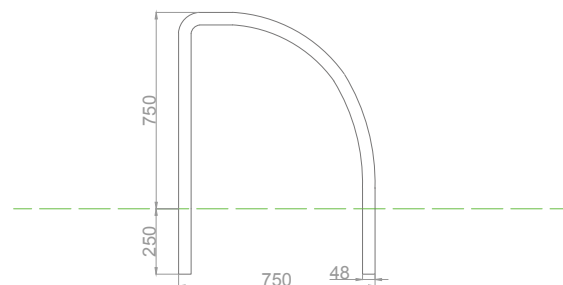

Specification

Product ID
 CYE / 0007

Description

Palio Stainless Steel (Grade 304) Cycle Stand - 750mm Long x 750mm High (Above Ground)
 Fitting: Below Ground (250mm)
 When positioning multiple units allow 800mm between stands.

Dimensions

If dimensions are critical please contact sales to confirm

Brand: Palio
Category: Cycle Elements
Sub Category: Cycle Rack
Material: Stainless Steel
Max Dia: 48mm
Max Width: 750mm
Above Ground: 750mm
Below Ground: 250mm
Overall Height: 1000mm
Units: Each