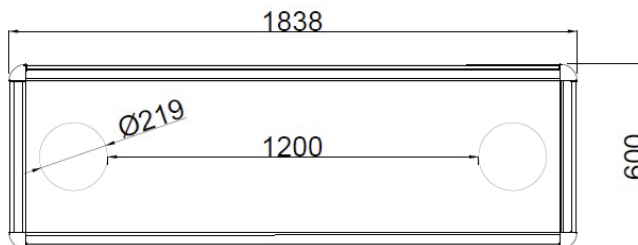

### Dimensions

If dimensions are critical please contact sales to confirm

<b>Brand:</b>	Victoria PAS 68 Planter
<b>Category:</b>	Vehicle Defence
<b>Sub Category:</b>	Below Ground
<b>Material:</b>	Stainless Steel
<b>Max Width:</b>	1838mm
<b>Max Depth:</b>	600mm
<b>Above Ground:</b>	1100mm
<b>Below Ground:</b>	600mm
<b>Units:</b>	Each