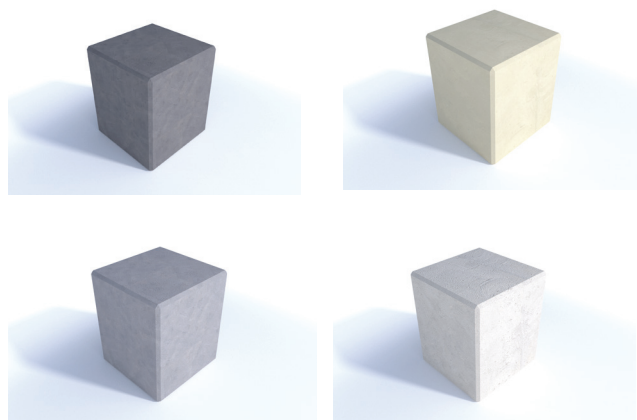

Specification

Product ID
 STG / 0235

Description

Concrete Cube Seat Unity - On or Below Ground Fix - Finished in any of the Smooth Prestige Mixes

Dimensions

If dimensions are critical please contact sales to confirm

Brand:	Unity Cube
Category:	Seating
Sub Category:	On Ground
Material:	Concrete
Max Width:	500mm
Max Depth:	500mm
Above Ground:	600mm (On Ground Fix)
Overall Height:	600mm
Weight:	375Kg
Units:	Each

Policy