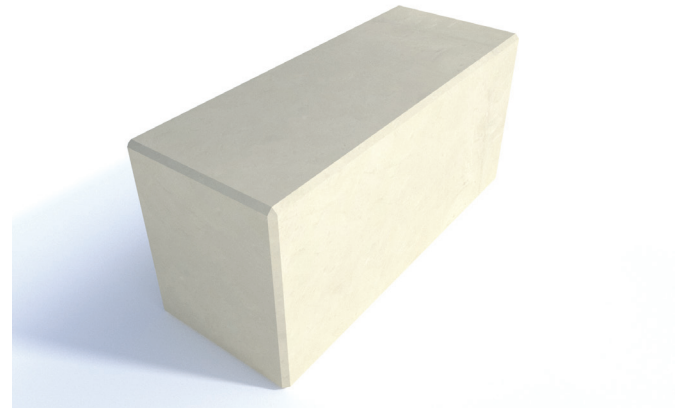

Specification

Product ID
 STG / 0237

Description

Concrete Bench Unity 1250 - On or Below Ground Fix - Finished in any of the Smooth Prestige Mixes

Dimensions

If dimensions are critical please contact sales to confirm

Brand:	Unity Bench
Category:	Seating
Sub Category:	On Ground
Material:	Concrete
Max Width:	1250mm
Max Depth:	500mm
Above Ground:	600mm (On Ground Fix)
Overall Height:	600mm
Weight:	960Kg
Units:	Each

Policy