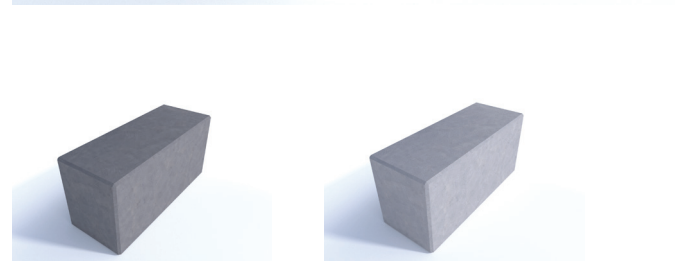

Specification

Product ID
 STG / 0237

Description

Concrete Bench Unity 1250 - On or Below Ground Fix - Finished in any of the Smooth Prestige Mixes

Dimensions

If dimensions are critical please contact sales to confirm

Brand:	Unity Bench
Category:	Seating
Sub Category:	On Ground
Material:	Concrete
Max Width:	1250mm
Max Depth:	500mm
Above Ground:	600mm (On Ground Fix)
Overall Height:	600mm
Weight:	960Kg
Units:	Each

Policy