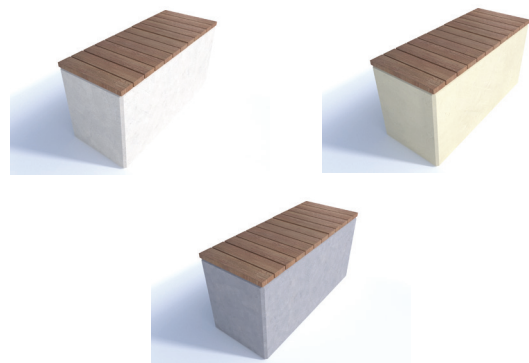

Specification

Product ID
 STG / 0238

Description

Concrete Bench Unity 1250 with Hardwood Timber Seat - On or Below Ground Fix - Finished in any of the Smooth Prestige Mixes

Dimensions

If dimensions are critical please contact sales to confirm

Brand:	Unity Bench
Category:	Seating
Sub Category:	On Ground
Material:	Concrete
Max Width:	1250mm
Max Depth:	500mm
Above Ground:	600mm (On Ground Fix)
Overall Height:	600mm
Weight:	960Kg
Units:	Each

Policy