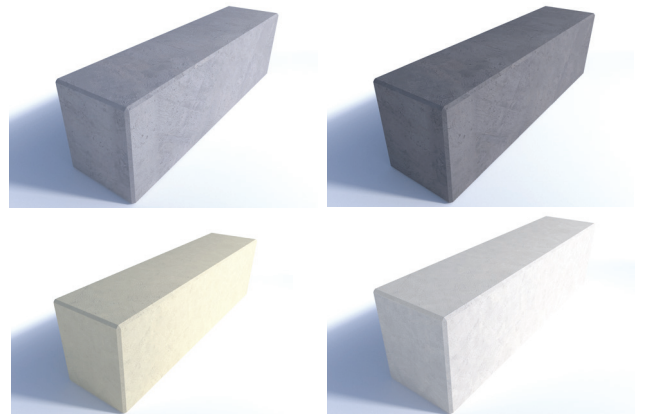

Specification

Product ID
 STG / 0239

Description

Concrete Bench Unity 2500 - On or Below Ground Fix - Finished in any of the Smooth Prestige Mixes

Dimensions

If dimensions are critical please contact sales to confirm

Brand: Unity Bench
Category: Seating
Sub Category: On or Below Ground
Material: Concrete
Max Width: 2500mm
Max Depth: 500mm
Above Ground: 600mm (On Ground Fix)
Overall Height: 600mm
Weight: 1920Kg
Units: Each