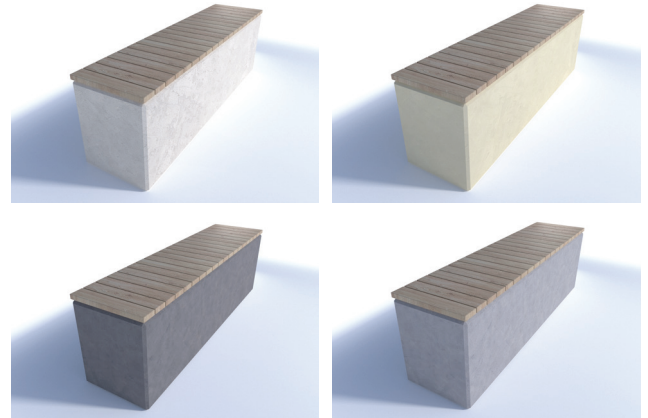

# Specification

**Product ID**  
 STG / 0240

**Description**

Concrete Bench Unity 2500 with Hardwood Timber Seat - On or Below Ground Fix - Finished in any of the Smooth Prestige Mixes

**Dimensions**

If dimensions are critical please contact sales to confirm

<b>Brand:</b>	Unity Bench
<b>Category:</b>	Seating
<b>Sub Category:</b>	On Ground
<b>Material:</b>	Concrete
<b>Max Width:</b>	2500mm
<b>Max Depth:</b>	500mm
<b>Above Ground:</b>	600mm (On Ground Fix)
<b>Overall Height:</b>	600mm
<b>Weight:</b>	1500Kg
<b>Units:</b>	Each