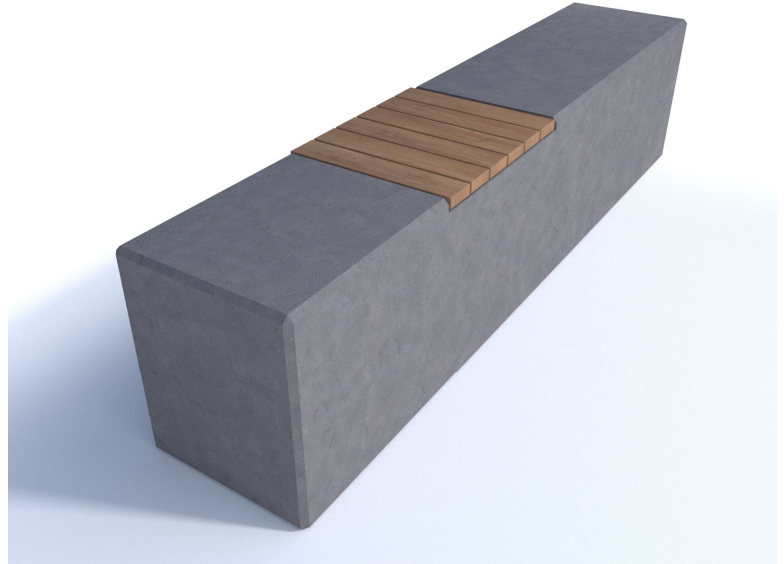

Product ID

STG / 0249

CT SEAT

Description

Concrete Bench Unity 2500—On or Below Ground Fix—
Complete with 600mm inset Deck Seat top.

This product is available in the following range of aggregates:
Smooth Premier Finishes—White, Dark Grey, Grey and Buff.
Exposed, bespoke and specialist colours to order.

Deck seat top available in either Iroko or Sapele Hardwood
Timber

Installation

For advice about installation of this product please contact
our Sales Team.

Dimensions

If dimensions are critical please contact Sales Team to
confirm

| | |
|------------------------|--------------------|
| Brand: | Unity |
| Category: | Vehicle Defence |
| Sub Category: | On or Below Ground |
| Material: | Concrete |
| Max Width: | 2500mm |
| Max Depth: | 500mm |
| Overall Height: | 600mm |
| Weight: | 1900Kg |
| Units: | Each |