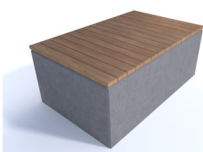

Policy

Townscape's policy is one of continuous development, and we reserve the right to modify design specification or price without notice. The copyright, design rights and other intellectual property rights in the products and drawings shown and in the text displayed are the property of Townscape Products Limited.

All sizes and weights are nominal and the Company reserves the right to modify dimensions without notice. If dimensions or weights are critical please state when ordering.