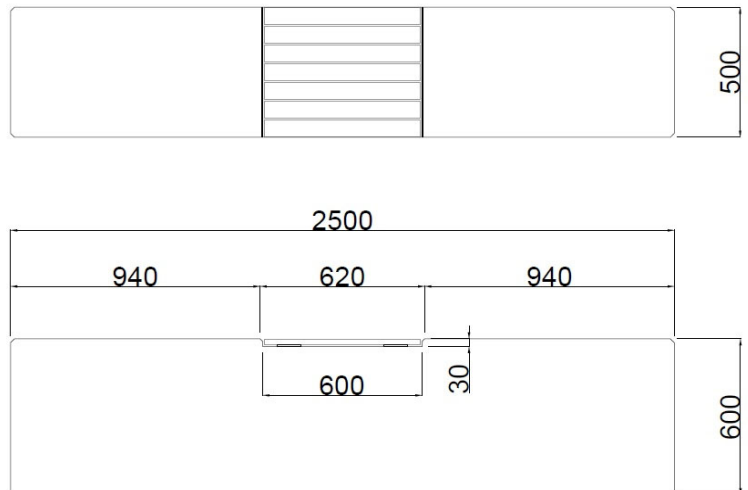

Product ID

STG / 0249

CT SEAT

Description

Concrete Bench Unity 2500—On or Below Ground Fix—
Complete with 600mm inset Deck Seat top.

This product is available in the following range of aggregates:
Smooth Premier Finishes—White, Dark Grey, Grey and Buff.
Exposed, bespoke and specialist colours to order.

Deck seat top available in either Iroko or Sapele Hardwood
Timber

Installation

For advice about installation of this product please contact
our Sales Team.

Dimensions

If dimensions are critical please contact Sales Team to
confirm

| | |
|------------------------|--------------------|
| Brand: | Unity |
| Category: | Vehicle Defence |
| Sub Category: | On or Below Ground |
| Material: | Concrete |
| Max Width: | 2500mm |
| Max Depth: | 500mm |
| Overall Height: | 600mm |
| Weight: | 1900Kg |
| Units: | Each |