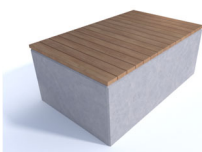

Policy

Townscape's policy is one of continuous development, and we reserve the right to modify design specification or price without notice. The copyright, design rights and other intellectual property rights in the products and drawings shown and in the text displayed are the property of Townscape Products Limited.

All sizes and weights are nominal and the Company reserves the right to modify dimensions without notice. If dimensions or weights are critical please state when ordering.