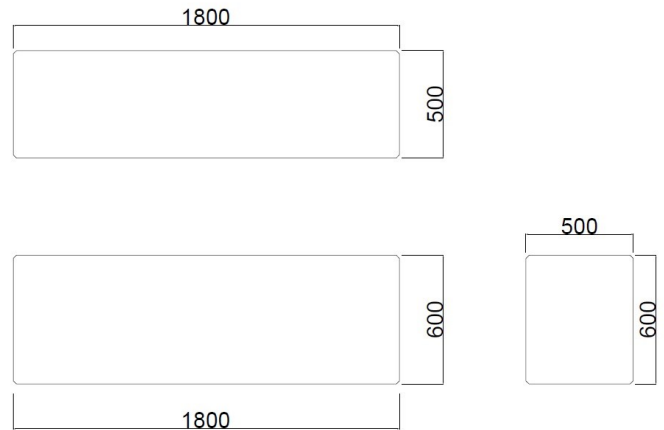

Product ID **STG/0243**

UNITY BENCH 1800

Description

Concrete Bench Unity 1800 - On or Below Ground Fix. Finished in either the Smooth Prestige or Exposed range Finishes.

Contact the sales office for me specialist information about this product.

Dimensions

If dimensions are critical please contact sales to confirm

Range	Unity Bench
Materials	Artisan Precast Concrete
Dimensions W x D x H	1800mm W x 500mm D x 600mm H
Height above Ground	600mm
Unit Weight	1350 kg