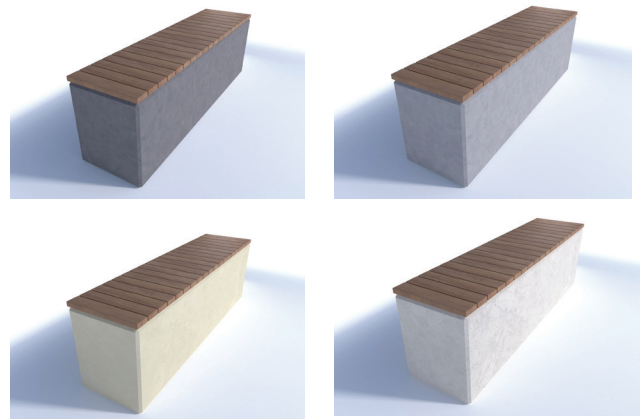

Specification

Product ID
 STG / 0244

Description

Concrete Bench Unity 1800 with Hardwood Timber Seat - On or Below Ground Fix - Finished in any of the Smooth Prestige Mixes

Dimensions

If dimensions are critical please contact sales to confirm

Brand: Unity Bench
Category: Seating
Sub Category: On or Below Ground
Material: Concrete
Max Width: 1800mm
Max Depth: 500mm
Above Ground: 600mm (On Ground Fix)
Overall Height: 600mm
Units: Each

Policy

Townscape's policy is one of continuous development, and we reserve the right to modify design specification or price without notice. The copyright, design rights and other intellectual property rights in the products and drawings shown and in the text displayed are the property of Townscape Products Limited.