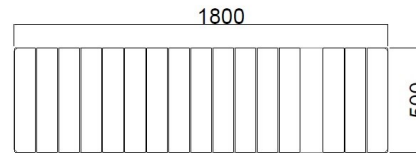

Product ID **STG/0244**

UNITY BENCH 1800 TIMBER SEAT

Description

Concrete Bench Unity 1800 with Hardwood Timber Seat - On or Below Ground Fix - Finished in either the Smooth Prestige or Exposed range Finishes.

Contact the sales office for me specialist information about this product.

Dimensions

If dimensions are critical please contact sales to confirm

Range	Unity Bench
Materials	Artisan Precast Concrete
Dimensions W x D x H	1800mm W x 500mm D x 600mm H
Height above Ground	600mm
Unit Weight	1350 kg