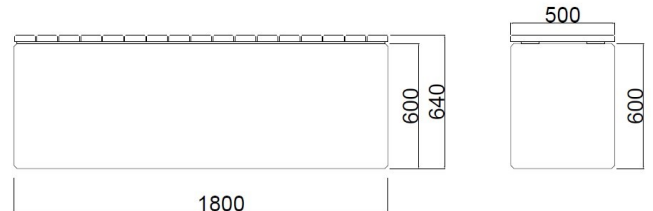

Product ID **STG/0244**

UNITY BENCH 1800 TIMBER SEAT

Description

Concrete Bench Unity 1800 with Hardwood Timber Seat - On or Below Ground Fix - Finished in either the Smooth Prestige or Exposed range Finishes.

Contact the sales office for me specialist information about this product.

Dimensions

If dimensions are critical please contact sales to confirm

Range	Unity Bench
Materials	Artisan Precast Concrete
Dimensions W x D x H	1800mm W x 500mm D x 600mm H
Height above Ground	600mm
Unit Weight	1350 kg