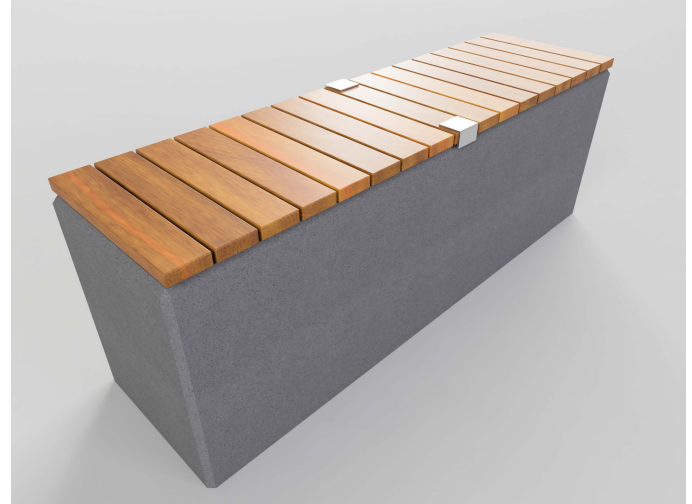

Product ID **STG/0244**

UNITY BENCH 1800 TIMBER SEAT

Description

Concrete Bench Unity 1800 with Hardwood Timber Seat - On or Below Ground Fix - Finished in either the Smooth Prestige or Exposed range Finishes.

Contact the sales office for me specialist information about this product.

Dimensions

If dimensions are critical please contact sales to confirm

Range	Unity Bench
Materials	Artisan Precast Concrete
Dimensions W x D x H	1800mm W x 500mm D x 600mm H
Height above Ground	600mm
Unit Weight	1350 kg

Finishes	Premier Range	Finishes	Exposed Range
	Grey		Cloburn Red
	Dark Grey		Cleehill Dark Grey
	White		Silver Aberdeen
	Buff		Silver Grey Cornish
	Light Sandstone	Optional <i>Bespoke Finishes</i>	
	Dark Sandstone	Please contact the Sales Office for Sample finishes	