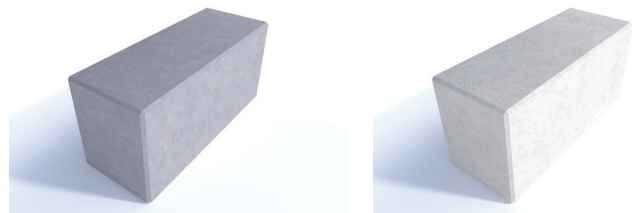

# Specification

**Product ID**  
 STG / 0245

**Description**  
 Concrete Bench Unity 1500 - On or Below Ground Fix -  
 Finished in any of the Smooth Prestige Mixes

**Dimensions**  
 If dimensions are critical please contact sales to confirm

**Brand:** Unity Bench  
**Category:** Seating  
**Sub Category:** On or Below Ground  
**Material:** Concrete  
**Max Width:** 1500mm  
**Max Depth:** 500mm  
**Above Ground:** 600mm (On Ground Fix)  
**Overall Height:** 600mm  
**Units:** Each