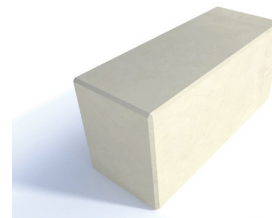

# Specification

**Product ID**  
 STG / 0245

**Description**  
 Concrete Bench Unity 1500 - On or Below Ground Fix -  
 Finished in any of the Smooth Prestige Mixes

**Dimensions**  
 If dimensions are critical please contact sales to confirm

**Brand:** Unity Bench  
**Category:** Seating  
**Sub Category:** On or Below Ground  
**Material:** Concrete  
**Max Width:** 1500mm  
**Max Depth:** 500mm  
**Above Ground:** 600mm (On Ground Fix)  
**Overall Height:** 600mm  
**Units:** Each