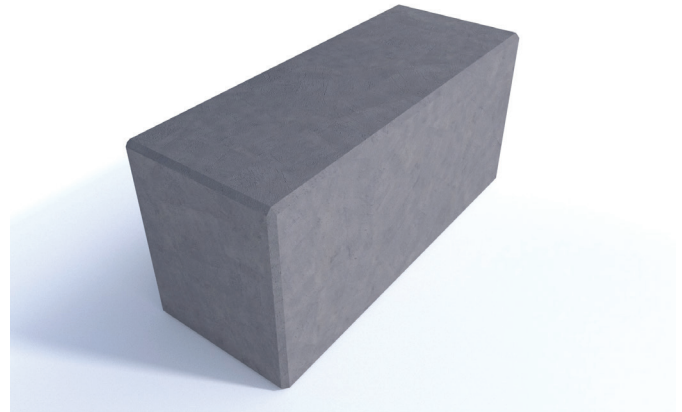

# Specification

**Product ID**  
 STG / 0245

**Description**  
 Concrete Bench Unity 1500 - On or Below Ground Fix -  
 Finished in any of the Smooth Prestige Mixes

**Dimensions**  
 If dimensions are critical please contact sales to confirm

**Brand:** Unity Bench  
**Category:** Seating  
**Sub Category:** On or Below Ground  
**Material:** Concrete  
**Max Width:** 1500mm  
**Max Depth:** 500mm  
**Above Ground:** 600mm (On Ground Fix)  
**Overall Height:** 600mm  
**Units:** Each