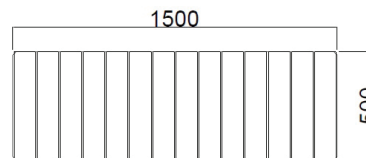

Policy

Townscape's policy is one of continuous development, and we reserve the right to modify design specification or price without notice. The copyright, design rights and other intellectual property rights in the products and drawings shown and in the text displayed are the property of Townscape Products Limited.

All sizes and weights are nominal and the Company reserves the right to modify dimensions without notice. If dimensions or weights are critical please state when ordering.