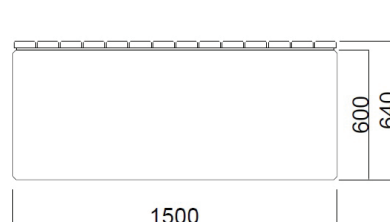

Policy

Townscape's policy is one of continuous development, and we reserve the right to modify design specification or price without notice. The copyright, design rights and other intellectual property rights in the products and drawings shown and in the text displayed are the property of Townscape Products Limited.

All sizes and weights are nominal and the Company reserves the right to modify dimensions without notice. If dimensions or weights are critical please state when ordering.