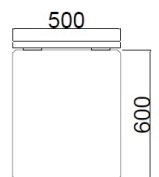

Policy

Townscape's policy is one of continuous development, and we reserve the right to modify design specification or price without notice. The copyright, design rights and other intellectual property rights in the products and drawings shown and in the text displayed are the property of Townscape Products Limited.

All sizes and weights are nominal and the Company reserves the right to modify dimensions without notice. If dimensions or weights are critical please state when ordering.