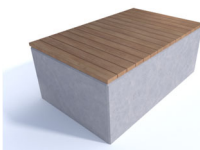

PREMIER GREY

Policy

Townscape's policy is one of continuous development, and we reserve the right to modify design specification or price without notice. The copyright, design rights and other intellectual property rights in the products and drawings shown and in the text displayed are the property of Townscape Products Limited.

All sizes and weights are nominal and the Company reserves the right to modify dimensions without notice. If dimensions or weights are critical please state when ordering.