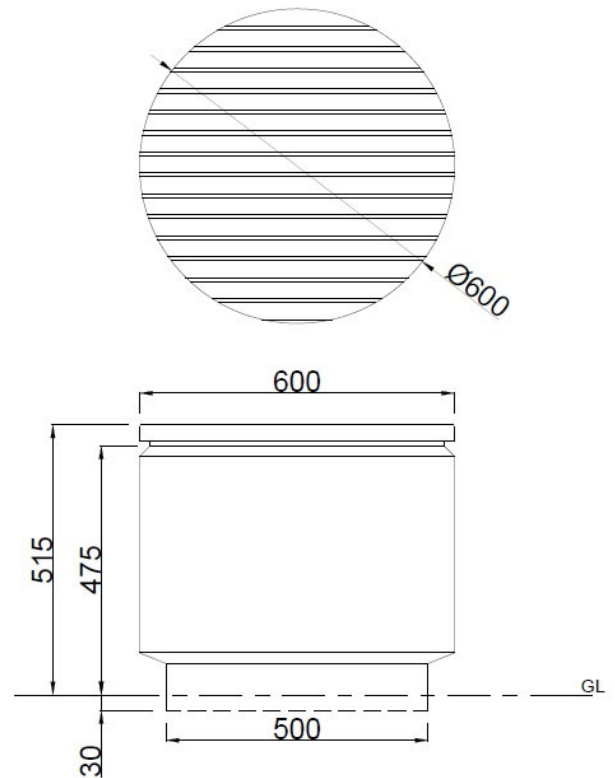

Product ID

STG / 0242

Description

Concrete Seat Unity Penny with Hardwood Timber Seat—On or Below Ground Fix.

This product is available in any of the Smooth Premier Finishes: White, Dark Grey, Grey and Buff.

Hardwood timber seat available in either Iroko or Sapele Hardwood Timber.

Dimensions

If dimensions are critical please contact sales to confirm

Brand:	Unity
Category:	Seating
Sub Category:	On or Below Ground
Material:	Concrete
Max Dia:	600mm
Above Ground:	515mm (On Ground Fix)
Below Ground:	30mm
Overall Height:	545mm
Weight:	330Kg
Units:	Each