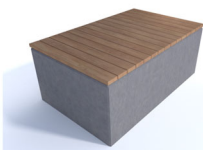

PREMIER DARK GREY

Policy

Townscape's policy is one of continuous development, and we reserve the right to modify design specification or price without notice. The copyright, design rights and other intellectual property rights in the products and drawings shown and in the text displayed are the property of Townscape Products Limited.

All sizes and weights are nominal and the Company reserves the right to modify dimensions without notice. If dimensions or weights are critical please state when ordering.