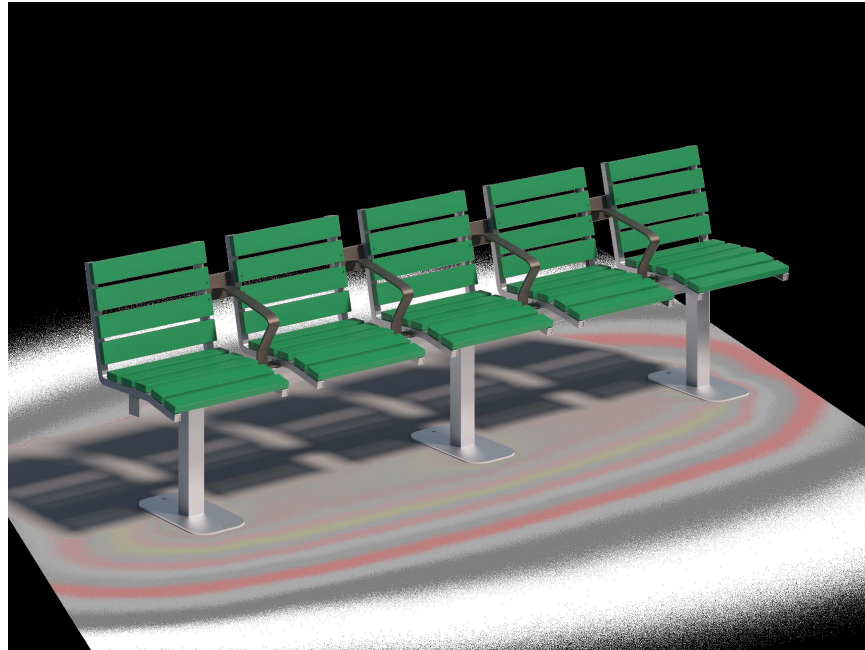

Product ID

STG / 0251 S5

ECO TRANSIT STATION SEATING

Description

The Townscape Eco Transit seating range is a multi configurable low cost seating system designed to be fully maintainable in service. A wide choice of custom RAL colours can be specified along with a wide range of standard seat slat colours.

Eco Transit Single 5 Seater Mild Steel and Recycled Plastic Seat – Zinc Plated Polyester Powder Coated Seat Frame in a Silver Mist (RAL 9006) as standard. Complete with a Pedestal Leg (On Ground Fix) Fitted as Standard. Complete with intermediate arm rests and 100% Recycled plastic seat slats in a range of standard colours.

Manufactured within the U.K

(At the point of ordering please confirm the required colour by referring to the seat colour chart).

Brand:	ECO Transit
Category:	Station Seating
Sub Category:	On Ground
Material:	Mild Steel / Recycled Plastic
Length:	2650mm
Height:	450mm
Depth:	450mm
Above Ground:	780mm (On Ground Fix)
Weight:	113kg
Units:	Each

Other Seats from this range from this range

0251S3BR

Product

- Eco Transit 2650 Station Seat Single Seat - Black
- Eco Transit 2650 Station Seat Single Seat - Brown
- Eco Transit 2650 Station Seat Single Seat - Blue
- Eco Transit 2650 Station Seat Single Seat - Green
- Eco Transit 2650 Station Seat Single Seat - Red
- Eco Transit 2650 Station Seat Single Seat - White