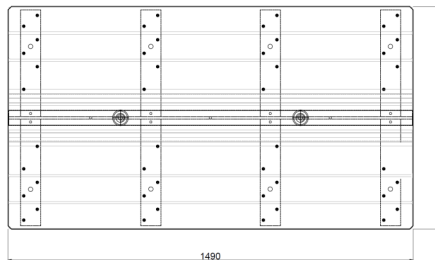

30mph test comprising;

3 staggered blocks: V/7500/N2/48/60/2.0/0.0

(Tested block size 1490 x 990 x 600mm)

Contact the sales office for more specialist information about this product.

### Dimensions

If dimensions are critical please contact sales to confirm.

<b>Range</b>	Vehicle Defence
<b>Installation</b>	Surface Mounted
<b>Materials</b>	Artisan Precast Concrete
<b>Dimensions W x D x H</b>	1490 x 990 x 1100mm (H)
<b>Height above Ground</b>	1000mm
<b>Unit Weight</b>	2300kg