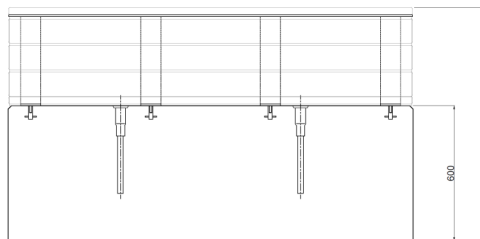

30mph test comprising;

3 staggered blocks: V/7500/N2/48/60/2.0/0.0

(Tested block size 1490 x 990 x 600mm)

Contact the sales office for more specialist information about this product.

### Dimensions

If dimensions are critical please contact sales to confirm.

<b>Range</b>	Vehicle Defence
<b>Installation</b>	Surface Mounted
<b>Materials</b>	Artisan Precast Concrete
<b>Dimensions W x D x H</b>	1490 x 990 x 1100mm (H)
<b>Height above Ground</b>	1000mm
<b>Unit Weight</b>	2300kg