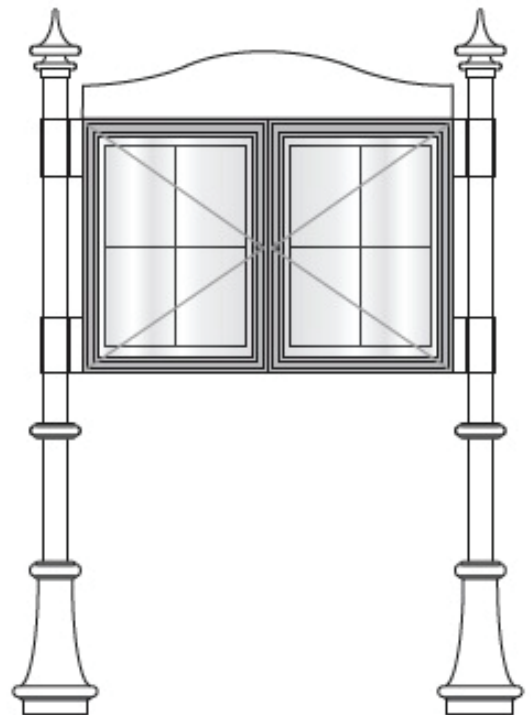

Specification

Product ID

NAS / 0282

Description

Collection 40 Decorative Single Sided Aluminium 2 Bay Noticeboard – 1467mm (W) x 2050mm (H) – Decorative Post Mounted – Powder Coated Finish in one of the following RAL colours: Burgundy (RAL 3004), Dark Green (RAL 6005), Blue (RAL 5010), Black (RAL 9005), Brown (RAL 8017).

Bow Topped Header, Galvanised Steel Back Panel with Magnets, 4mm Plexichoc Glazing, Lockable and Reversible Doors, Weatherseal and Integral Ventilation.

At the point of ordering please confirm the required RAL colour.

Dimensions

If dimensions are critical please contact sales to confirm

Brand:	Collection 40 Decorative
Category:	Noticeboards and Signage
Sub Category:	Post Mounted
Material:	Aluminium
Overall Width x Height:	1467 x 2050mm
Visual Width x Height:	450 x 650mm Per Bay
Accepts:	4 x A4 Portrait Per Bay
Units:	Each